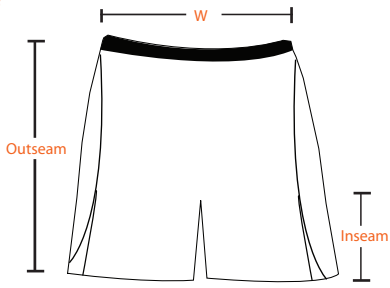

WOMENS/GIRLS SIZING CHARTS

WOMENS LAX Shorts and Skirts

Size(in)	Waist (W)	Inseam	Outseam (H)
Youth Sm	20-22	4	14
Youth Med	22-24	4	14
Youth Lg	24-26	4.5	15
Youth XL	26-28	4.5	15.5
Small	26-28	5	16
Med	28-30	5	16.5
Large	32-34	5	17
X Large	34-36	5.5	17.5
XX Large	36-38	5.5	18

WOMENS LAX Reversible Jersey

Size(in)	Half Chest (W)	Length (H)	Sweep (S)
Youth S/M	15	20.5	18
Youth L/XL	16.5	22	19.5
A S/M	18.5	24	22
A L/XL	20	25.5	23.5
XX Large	21.5	27	25.5

WOMENS LAX Shooting Shirt

Size(in)	Half Chest (W)	Length (H)	
Youth Sm	14	24	
Youth Med	15	24.5	
Youth Lg	16	25	
Youth XL	17	25.5	
Small	18	26.5	
Med	19.5	26.75	
Large	21	27	
X Large	22.5	27.25	
XX Large	24	27.5	
XXX Large	25.5	28	