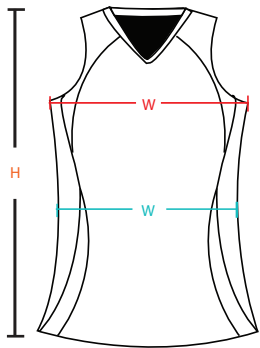

WOMENS/GIRLS SIZING CHARTS

WOMENS LAX Shorts and Skirts

Size(in)	Waist (W)	Inseam	Outseam (H)
Youth Sm	20-22	4	14
Youth Med	22-24	4	14
Youth Lg	24-26	4.5	15
Youth XL	26-28	4.5	15.5
Small	26-28	5	16
Med	28-30	5	16.5
Large	32-34	5	17
X Large	34-36	5.5	17.5
XX Large	36-38	5.5	18

WOMENS LAX Reversible Jersey

Size(in)	Half Chest (W)	Length (H)	Sweep (S)
Youth S/M	15	20.5	18
Youth L/XL	16.5	22	19.5
A S/M	18.5	24	22
A L/XL	20	25.5	23.5
XX Large	21.5	27	25.5

WOMENS LAX Shooting Shirt

Size(in)	Half Chest (W)	Length (H)	
Youth Sm	14	24	
Youth Med	15	24.5	
Youth Lg	16	25	
Youth XL	17	25.5	
Small	18	26.5	
Med	19.5	26.75	
Large	21	27	
X Large	22.5	27.25	
XX Large	24	27.5	
XXX Large	25.5	28	