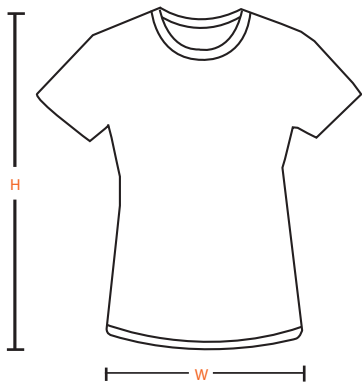

WOMENS/GIRLS SIZING CHARTS

WOMENS LAX Shorts and Skirts

Size(in)	Waist (W)	Inseam	Outseam (H)
Youth Sm	20-22	4	14
Youth Med	22-24	4	14
Youth Lg	24-26	4.5	15
Youth XL	26-28	4.5	15.5
Small	26-28	5	16
Med	28-30	5	16.5
Large	32-34	5	17
X Large	34-36	5.5	17.5
XX Large	36-38	5.5	18

WOMENS LAX Reversible Jersey

Size(in)	Half Chest (W)	Length (H)	Sweep (S)
Youth S/M	15	20.5	18
Youth L/XL	16.5	22	19.5
A S/M	18.5	24	22
A L/XL	20	25.5	23.5
XX Large	21.5	27	25.5

WOMENS LAX Shooting Shirt

Size(in)	Half Chest (W)	Length (H)	
Youth Sm	14	24	
Youth Med	15	24.5	
Youth Lg	16	25	
Youth XL	17	25.5	
Small	18	26.5	
Med	19.5	26.75	
Large	21	27	
X Large	22.5	27.25	
XX Large	24	27.5	
XXX Large	25.5	28	