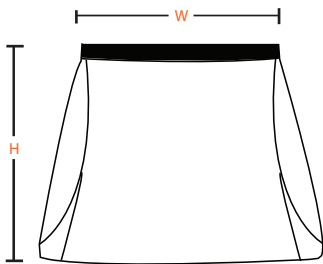

WOMENS/GIRLS SIZING CHARTS

WOMENS LAX Shorts and Skirts

Size(in)	Waist (W)	Inseam	Outseam (H)
Youth Sm	20-22	4	14
Youth Med	22-24	4	14
Youth Lg	24-26	4.5	15
Youth XL	26-28	4.5	15.5
Small	26-28	5	16
Med	28-30	5	16.5
Large	32-34	5	17
X Large	34-36	5.5	17.5
XX Large	36-38	5.5	18

WOMENS LAX Reversible Jersey

Size(in)	Half Chest (W)	Length (H)	Sweep (S)
Youth S/M	15	20.5	18
Youth L/XL	16.5	22	19.5
A S/M	18.5	24	22
A L/XL	20	25.5	23.5
XX Large	21.5	27	25.5

WOMENS LAX Shooting Shirt

Size(in)	Half Chest (W)	Length (H)	
Youth Sm	14	24	
Youth Med	15	24.5	
Youth Lg	16	25	
Youth XL	17	25.5	
Small	18	26.5	
Med	19.5	26.75	
Large	21	27	
X Large	22.5	27.25	
XX Large	24	27.5	
XXX Large	25.5	28	